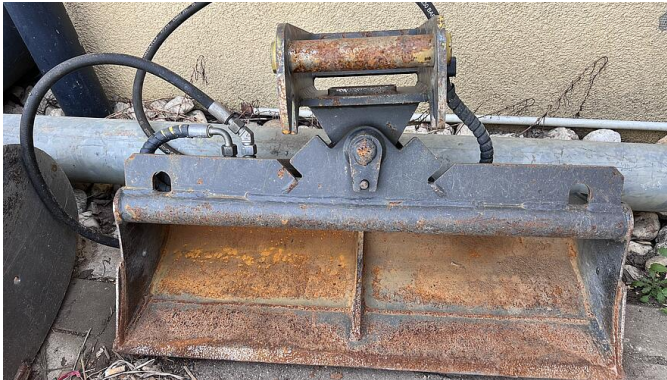

ID: 18266

HENLE GRABENRÄUMLÖFFEL 800 MM - MS01

PRICE WITHOUT VAT: 990 EUR

SPECIFICATIONS	
Model	Grabenräumlöffel
Type	800 mm - MS01
Manufacturer	Henle
Year	2022

ENGINE

EQUIPMENT	
cutting width [mm]	800

OTHER
38 Inhalt