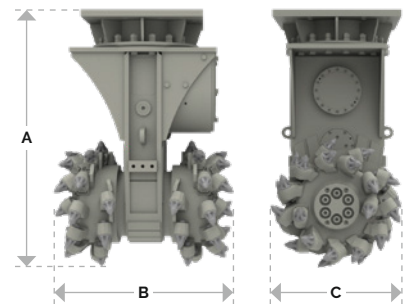

Excavator attachments

Demolition, recycling and earth-moving.
Experience our Hydraulic Attachment Tools.

Mechanical **360° rotatable bracket** (ER 50-3000) with central fixing bolt for easy positioning of drum cutter

Adoptable high torque **gear motor** for higher productivity and motor lifetime

High load resistant **output shaft bearing system** with lubrication-free slide ring seal system

Pick sleeves (ER 1500-5500) are replaceable

ER range		ER 650	ER 1500X	ER 1500XL	ER 1700	ER 2000X	ER 2000	ER 3000	ER 5500
Carrier weight class ¹⁾	t	15-28	20-40	20-40	30-50	35-50	35-50	50-70	70-125
Service weight ²⁾	kg	1,200	2,000	2,100	2,450	2,700	2,900	4,000	7,000
Product weight	kg	1,050	1,750	1,850	2,200	2,400	2,600	3,500	6,000
Nominal power	kW	80	120	120	120	160	160	200	400
A	mm	1,250	1,425	1,425	1,425	1,600	1,600	1,650	1,970
B	mm	800	880	1,000	1,040	1,050	1,250	1,330	1,600
C	mm	585	720	720	720	720	720	805	920
Rotational speed	rpm	80	75	75	72	65	65	53	48
Optimum oil flow ³⁾	L/min	140-190	205-300	205-300	290-360	300-390	300-390	350-450	700-950
Max. torque ⁴⁾	Nm	12,400	23,400	23,400	27,900	31,500	31,500	46,800	111,500
Max. cutting force ⁴⁾	N	42,400	65,000	65,000	77,500	87,500	87,500	116,300	242,400
Pick shaft diameter	mm	30	30	30	30	30	30	38-30	38
Number of picks	pcs	44	44	48	56	56	56	64	68
Max. oil flow ⁵⁾	L/min	210	320	320	360	410	410	500	1,000
Max. operating pressure	bar	350	350	350	350	350	350	350	350