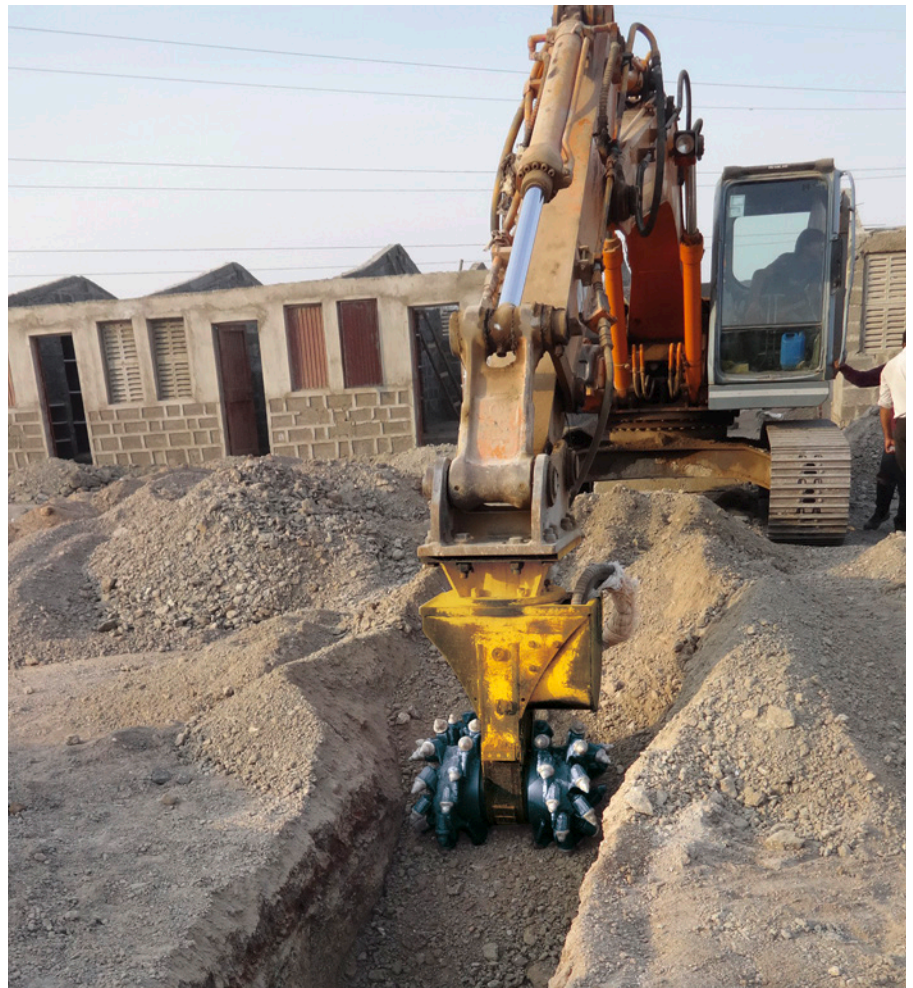

Excavator attachments

Demolition, recycling and earth-moving.
Experience our Hydraulic Attachment Tools.

Mechanical **360° rotatable bracket** (ER 50-3000) with central fixing bolt for easy positioning of drum cutter

Adoptable high torque **gear motor** for higher productivity and motor lifetime

High load resistant **output shaft bearing system** with lubrication-free slide ring seal system

Pick sleeves (ER 1500-5500) are replaceable