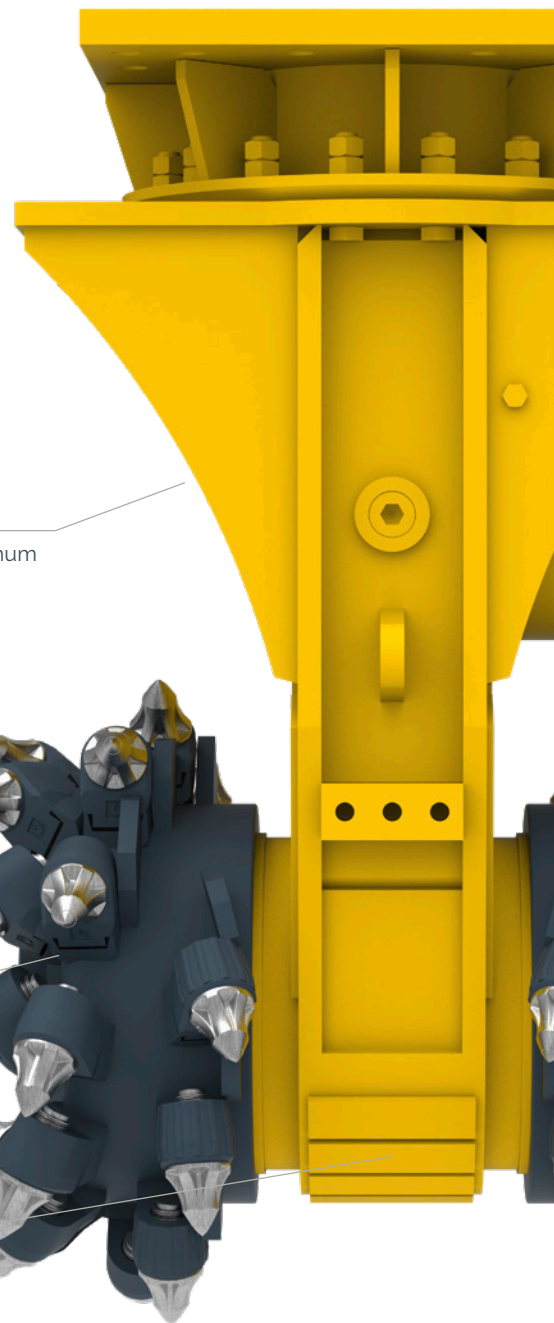

Excavator attachments

Demolition, recycling and earth-moving.
Experience our Hydraulic Attachment Tools.

Working side by side

Transverse Drum Cutters are an excellent choice for rock or concrete wall and surface profiling, trenching, soft rock and frozen soil excavation and demolition.

Can be used up to 30 meters underwater without additional installation or modification.

Extremely **robust spur gears** for optimum energy transmission and reliability

QuickSnap retaining system (ER 600-3000) for quick and easy pick changing

Large variety of cutting heads for various applications available

Robust housing design with HARDOX wear protection for higher uptime

ER range		ER 40X	ER 50X	ER 50	ER 100X	ER 100	ER 250X	ER 250	ER 600
Carrier weight class ¹⁾	t	0.6-2	1-3	1-3	3-7	3-7	8-15	8-15	10-18
Service weight ²⁾	kg	110	170	200	330	350	520	570	900
Product weight	kg	90	130	160	290	310	450	500	820
Nominal power	kW	13	18	18	30	30	45	45	65
A	mm	495	610	615	805	805	940	965	1,130
B	mm	400	400	500	500	610	600	685	795
C	mm	225	225	240	370	370	400	450	575
Rotational speed	rpm	130	150	150	115	115	90	90	80
Optimum oil flow ³⁾	L/min	17-22	25-38	25-38	52-62	41-62	60-85	60-85	120-150
Max. torque ⁴⁾	Nm	960	1,420	1,420	3,000	3,000	5,200	5,200	10,100
Max. cutting force ⁴⁾	N	8,530	12,620	11,850	16,200	16,200	26,000	23,200	35,100
Pick shaft diameter	mm	11.4	11.4	15	20	20	20	22	25
Number of picks	pcs	40	40	56	44	64	44	44	48
Max. oil flow ⁵⁾	L/min	40	60	60	90	90	100	100	170
Max. operating pressure	bar	350	350	350	350	350	350	350	350

1) Weights apply to standard carriers only. Any variances must be agreed with Epiroc and/or the carrier manufacturer prior to attachment.
 2) Attachment with standard picks & average-sized adapter plate. 3) Various motor variants available per model. 4) at 350 bar 5) at 10 bar