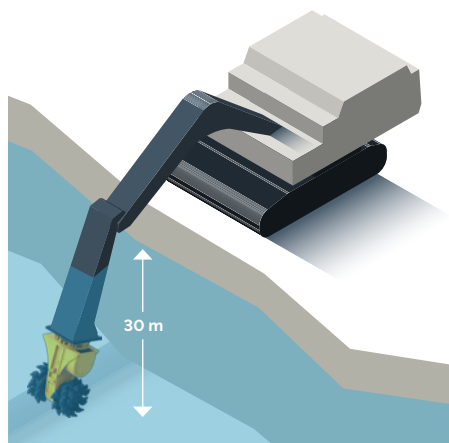

Excavator attachments

Demolition, recycling and earth-moving.
Experience our Hydraulic Attachment Tools.

Working side by side

Transverse Drum Cutters are an excellent choice for rock or concrete wall and surface profiling, trenching, soft rock and frozen soil excavation and demolition.

Can be used up to 30 meters underwater without additional installation or modification.

Extremely **robust spur gears** for optimum energy transmission and reliability

QuickSnap retaining system (ER 600-3000) for quick and easy pick changing

Large variety of cutting heads for various applications available

Robust housing design with HARDOX wear protection for higher uptime

ER range		ER 40X	ER 50X	ER 50	ER 100X	ER 100	ER 250X	ER 250	ER 600
Carrier weight class ¹⁾	t	0.6-2	1-3	1-3	3-7	3-7	8-15	8-15	10-18
Service weight ²⁾	kg	110	170	200	330	350	520	570	900
Product weight	kg	90	130	160	290	310	450	500	820
Nominal power	kW	13	18	18	30	30	45	45	65
A	mm	495	610	615	805	805	940	965	1,130
B	mm	400	400	500	500	610	600	685	795
C	mm	225	225	240	370	370	400	450	575
Rotational speed	rpm	130	150	150	115	115	90	90	80
Optimum oil flow ³⁾	L/min	17-22	25-38	25-38	52-62	41-62	60-85	60-85	120-150
Max. torque ⁴⁾	Nm	960	1,420	1,420	3,000	3,000	5,200	5,200	10,100
Max. cutting force ⁴⁾	N	8,530	12,620	11,850	16,200	16,200	26,000	23,200	35,100
Pick shaft diameter	mm	11.4	11.4	15	20	20	20	22	25
Number of picks	pcs	40	40	56	44	64	44	44	48
Max. oil flow ⁵⁾	L/min	40	60	60	90	90	100	100	170
Max. operating pressure	bar	350	350	350	350	350	350	350	350